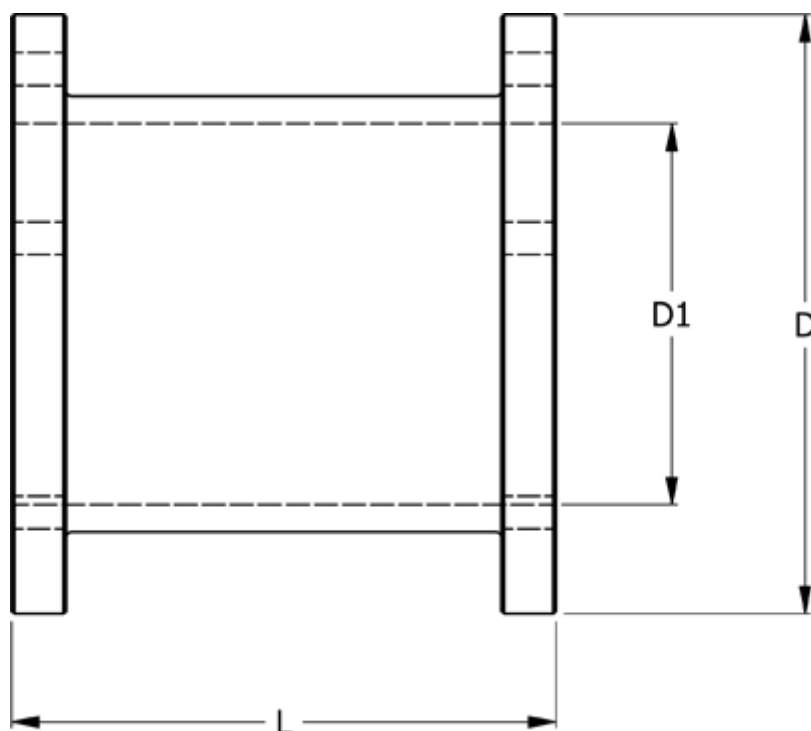

Article number: 330616006180

Description: Coupling N-Eupex str. 160
Part 6 - 160

Measures

D	= 160
D1	= 108
L	= 180
Torque (N m)	= 560